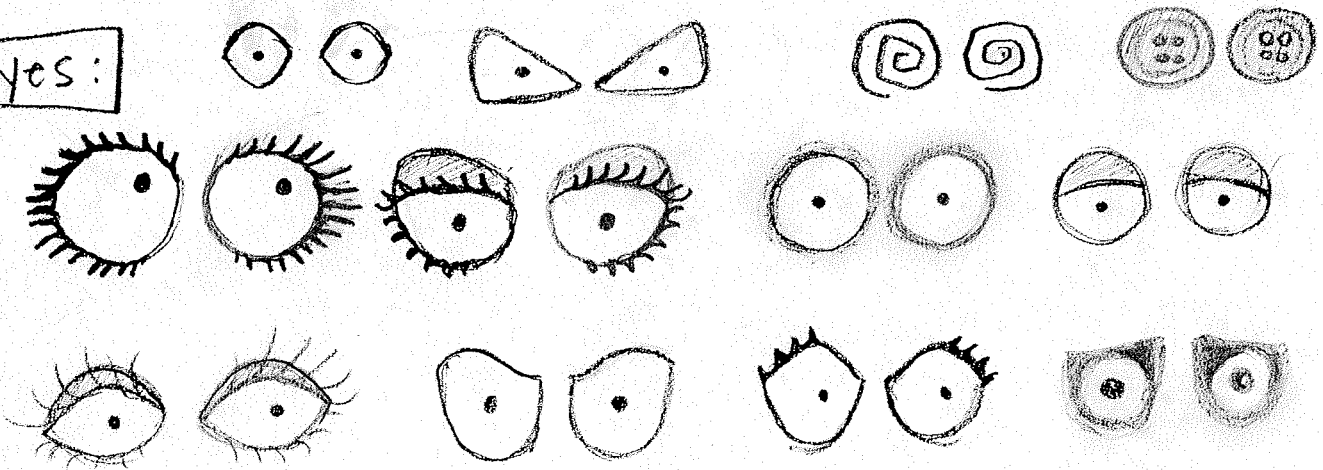

Tim Burton's

Style Facial features

HEAD:

EYES:

EYEBROWS: